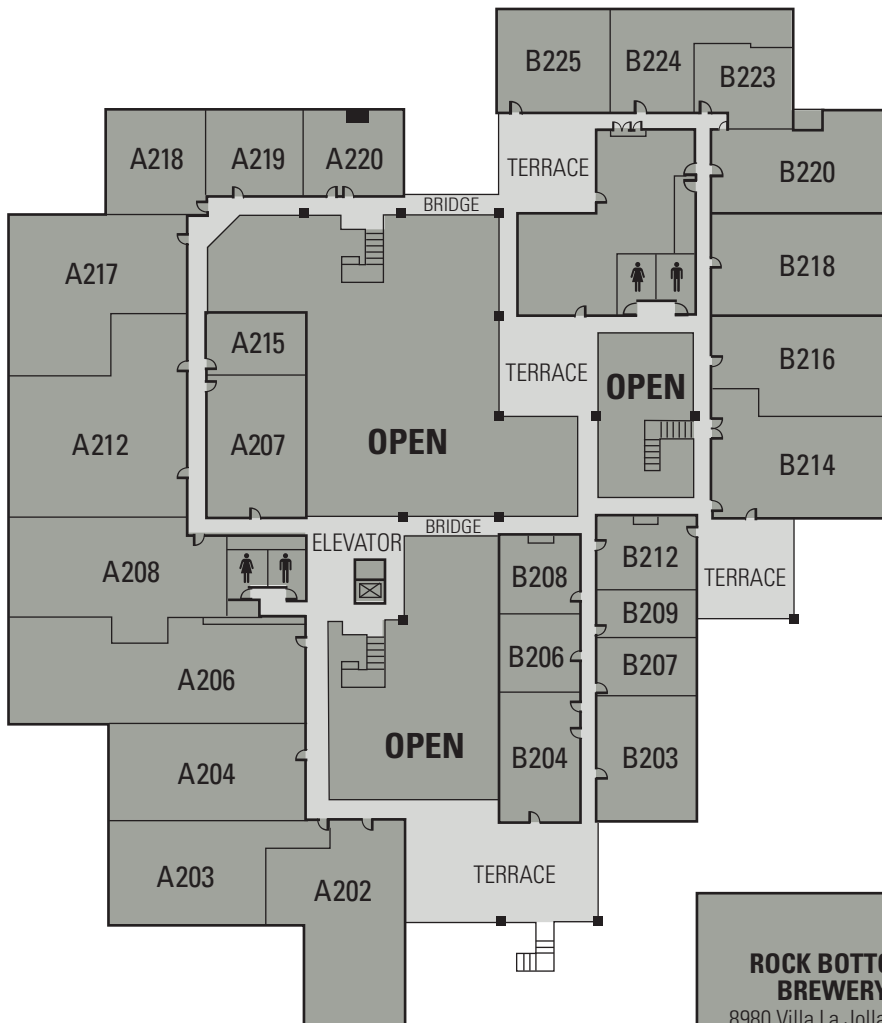

SECOND FLOOR

EL TORITO RESTAURANT
8910 Villa La Jolla Drive

ROCK BOTTOM BREWERY
8980 Villa La Jolla Drive

LA JOLLA VILLAGE

PROFESSIONAL CENTER

8950 Villa La Jolla Drive | La Jolla, California 92037