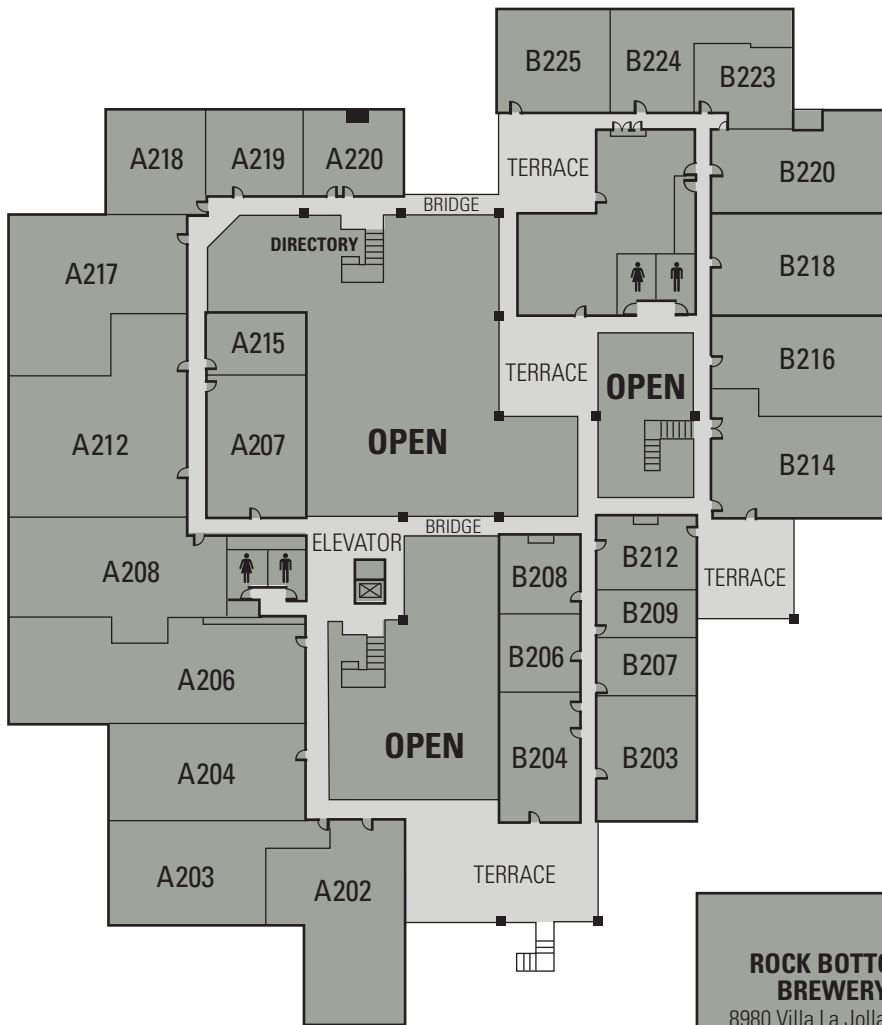

SECOND FLOOR

EL TORITO RESTAURANT
8910 Villa La Jolla Drive

ROCK BOTTOM BREWERY
8980 Villa La Jolla Drive

LA JOLLA VILLAGE

PROFESSIONAL CENTER

8950 Villa La Jolla Drive | La Jolla, California 92037