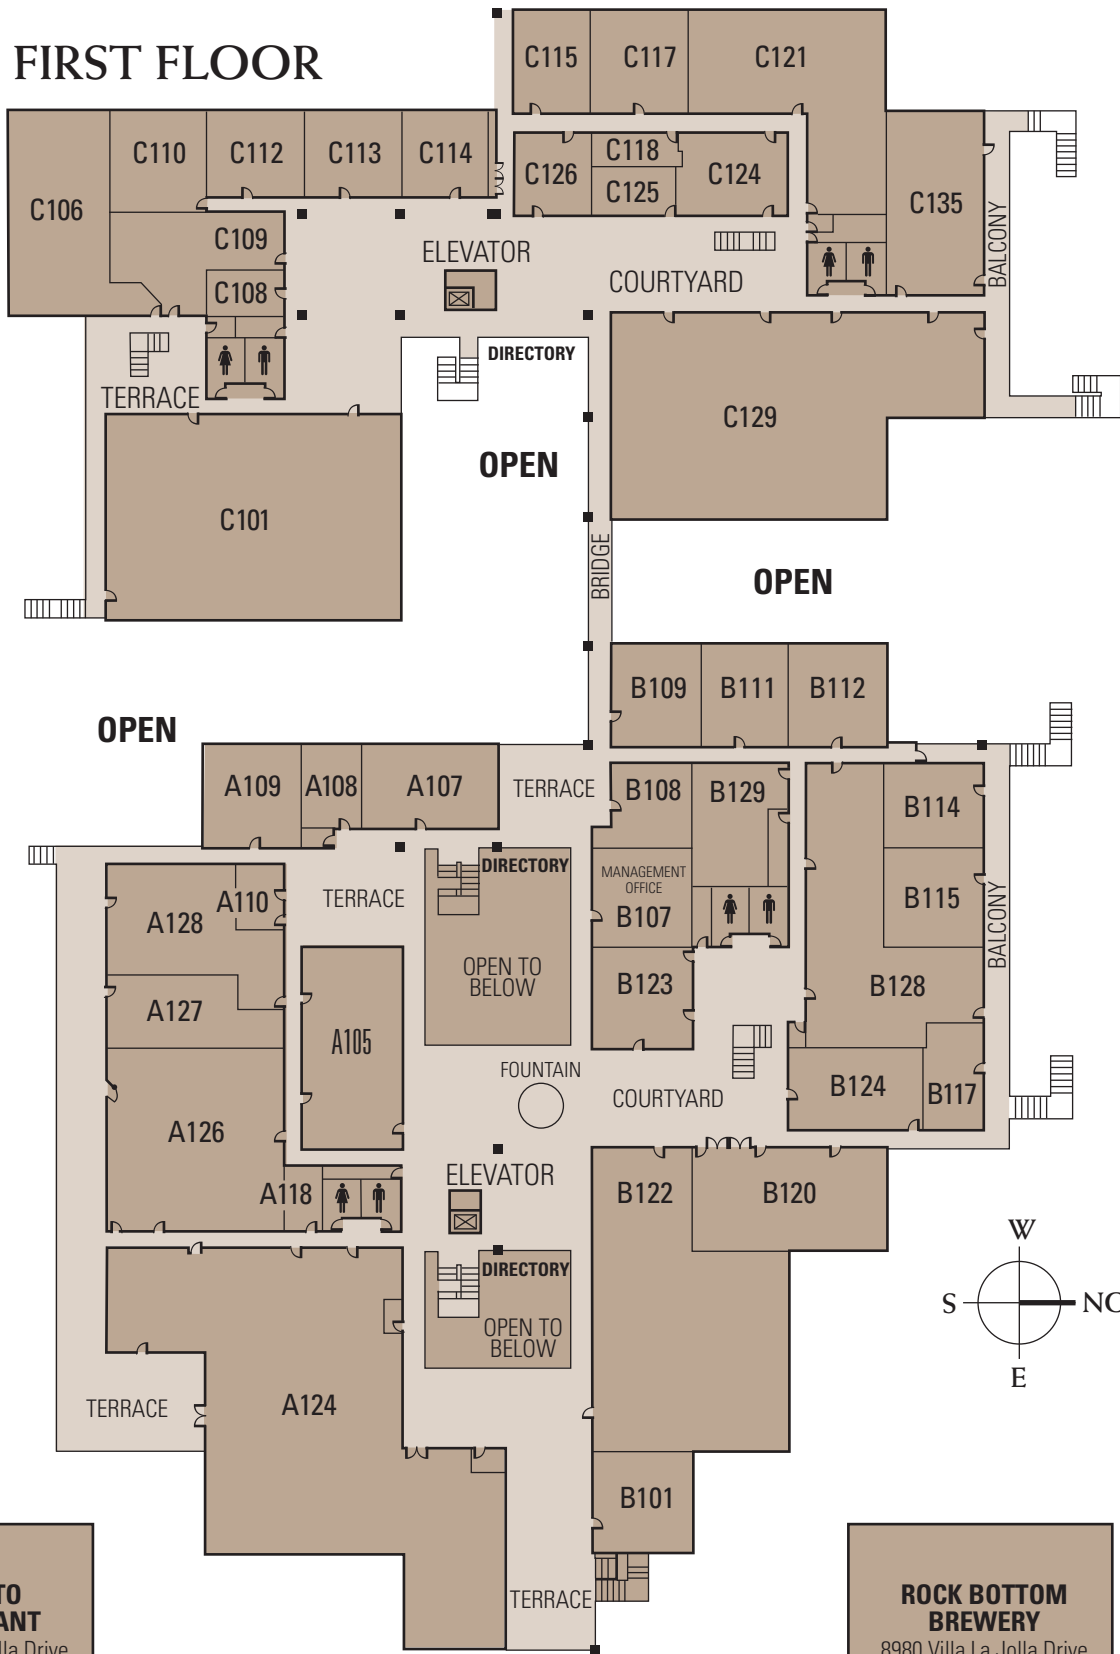

FIRST FLOOR

EL TORITO RESTAURANT
8910 Villa La Jolla Drive

ROCK BOTTOM BREWERY
8980 Villa La Jolla Drive

LA JOLLA VILLAGE | PROFESSIONAL CENTER

8950 Villa La Jolla Drive | La Jolla, California 92037