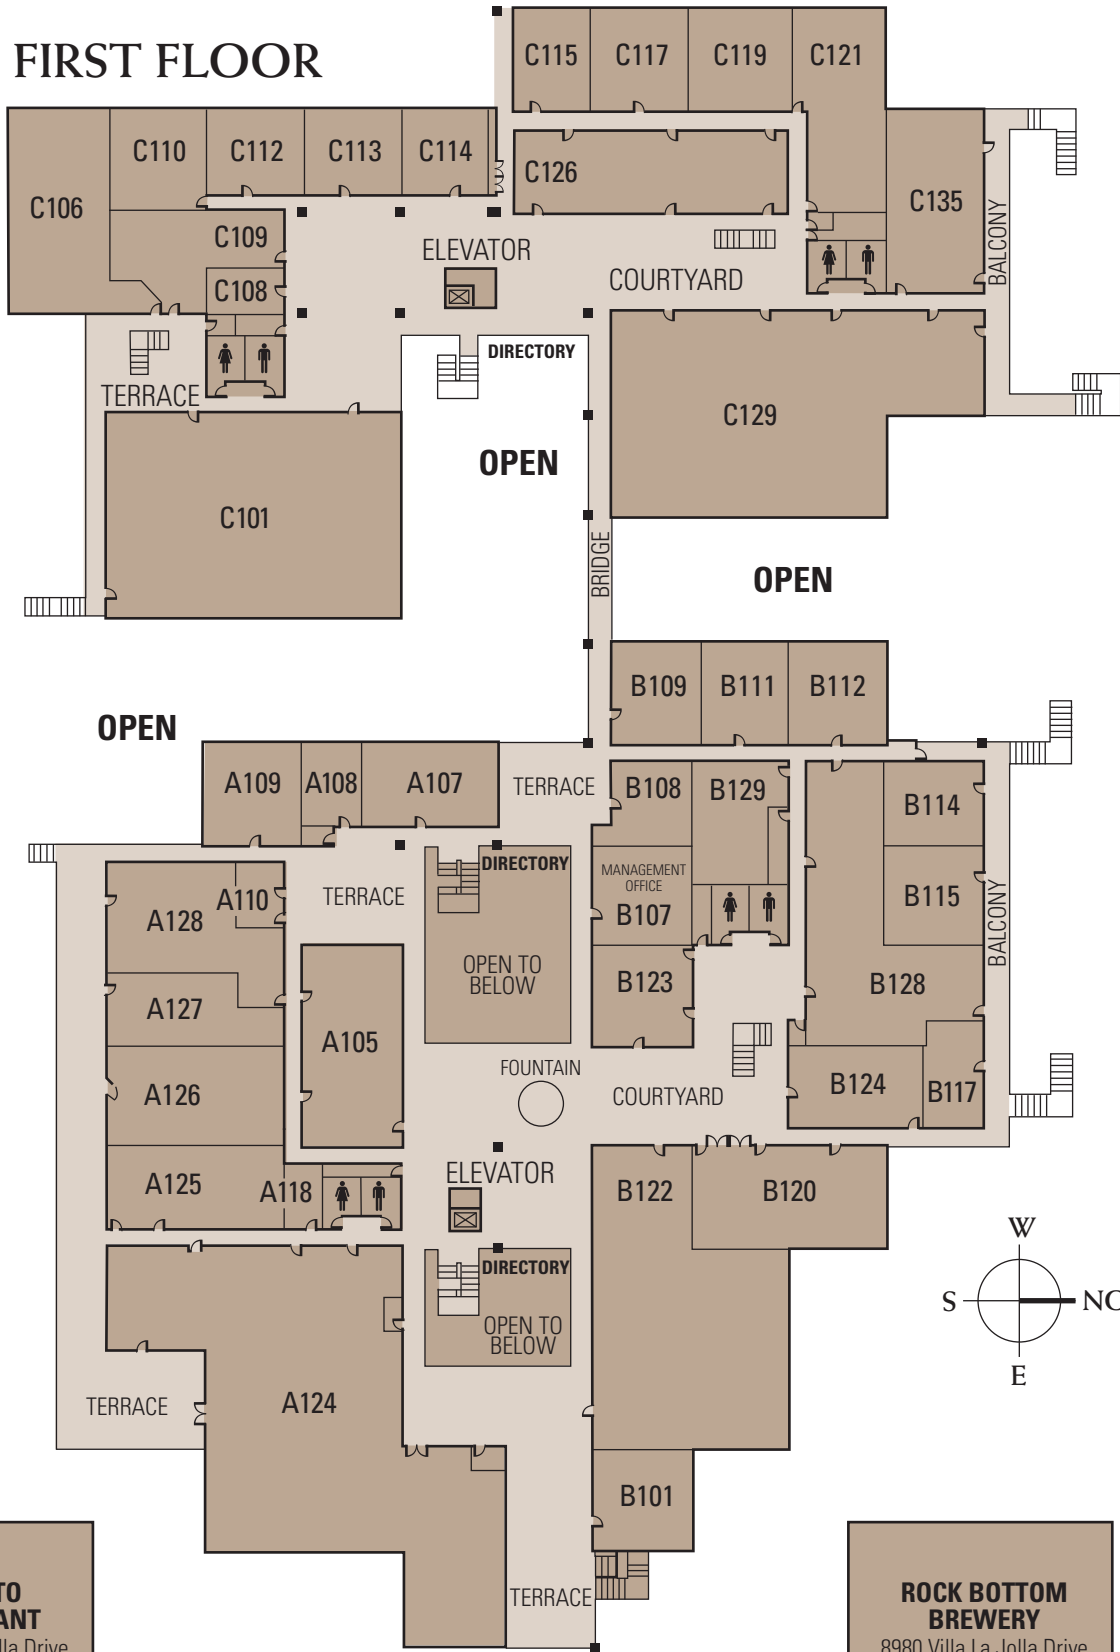

FIRST FLOOR

EL TORITO RESTAURANT
8910 Villa La Jolla Drive

ROCK BOTTOM BREWERY
8980 Villa La Jolla Drive

LA JOLLA VILLAGE | PROFESSIONAL CENTER

8950 Villa La Jolla Drive | La Jolla, California 92037